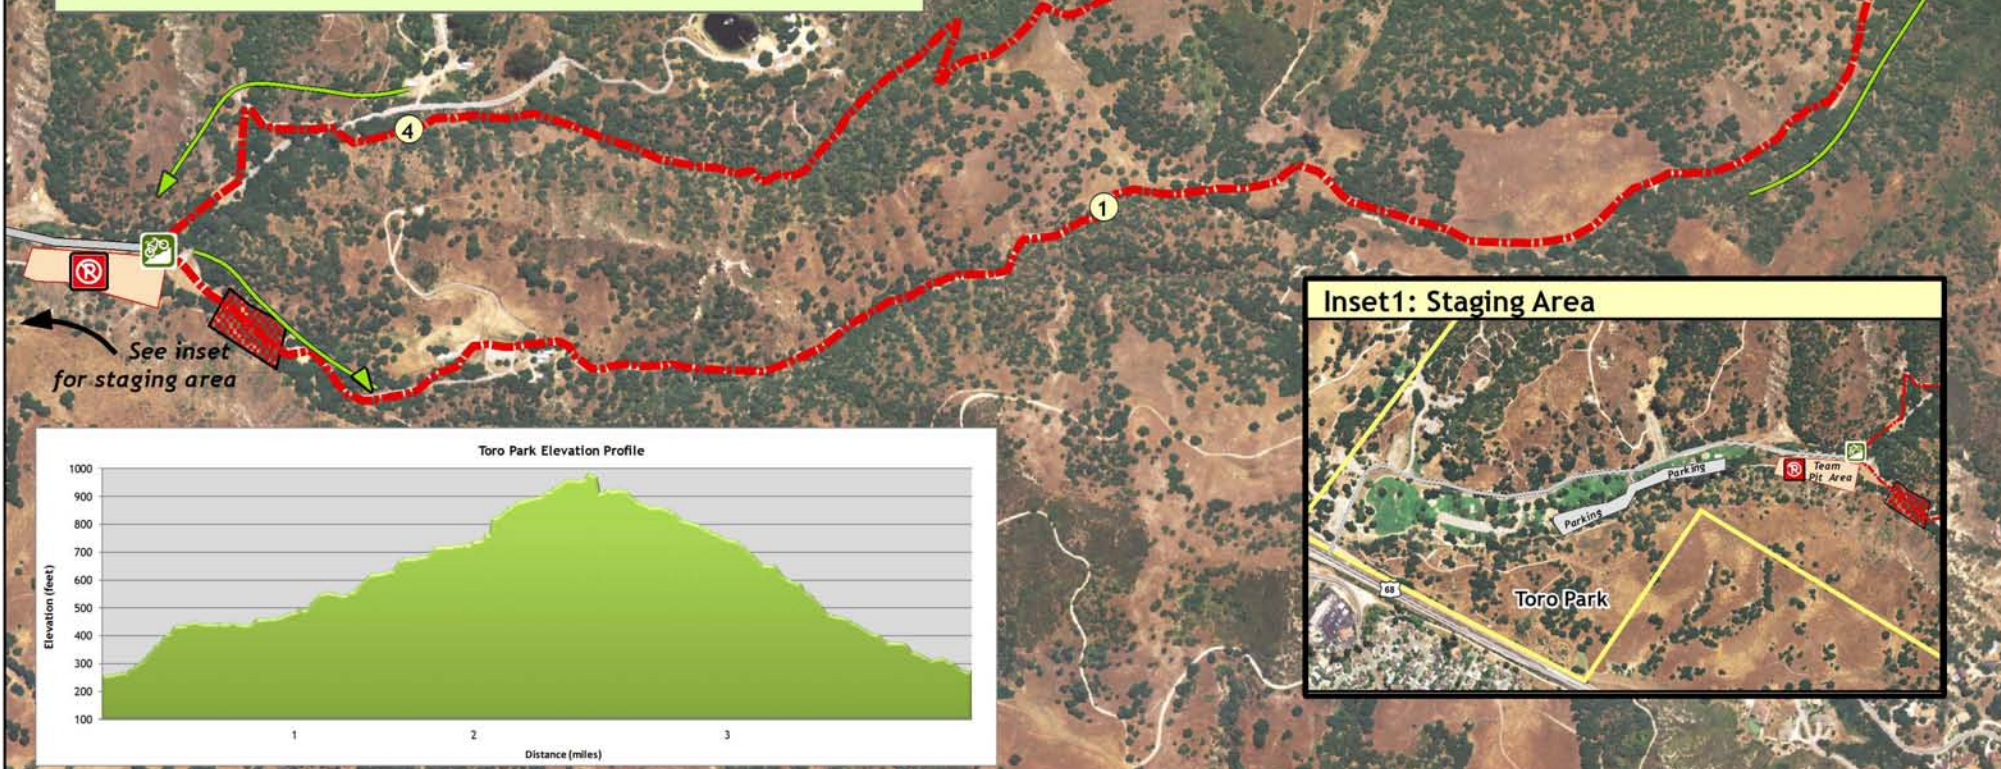

NorCal High School Mountain Bike League

Race #3: Toro County Park Monterey County

The first real test of the season! Almost 850 feet of climbing per lap. This is a classic "up then down" race course. The climb is steady and on good fire road. The decent is quick single track.

Starting Elevation: 260 ft. (approx.)
 Max. Elevation: 980 ft. (approx.)
 Total Climbing: 840 ft. per lap (approx.)

-  Race Course
-  Roads
-  Start/Finish
-  Mile Marker
-  Direction
-  Parking
-  Team Pits
-  Feed Zone
-  Toro Park

See inset for staging area